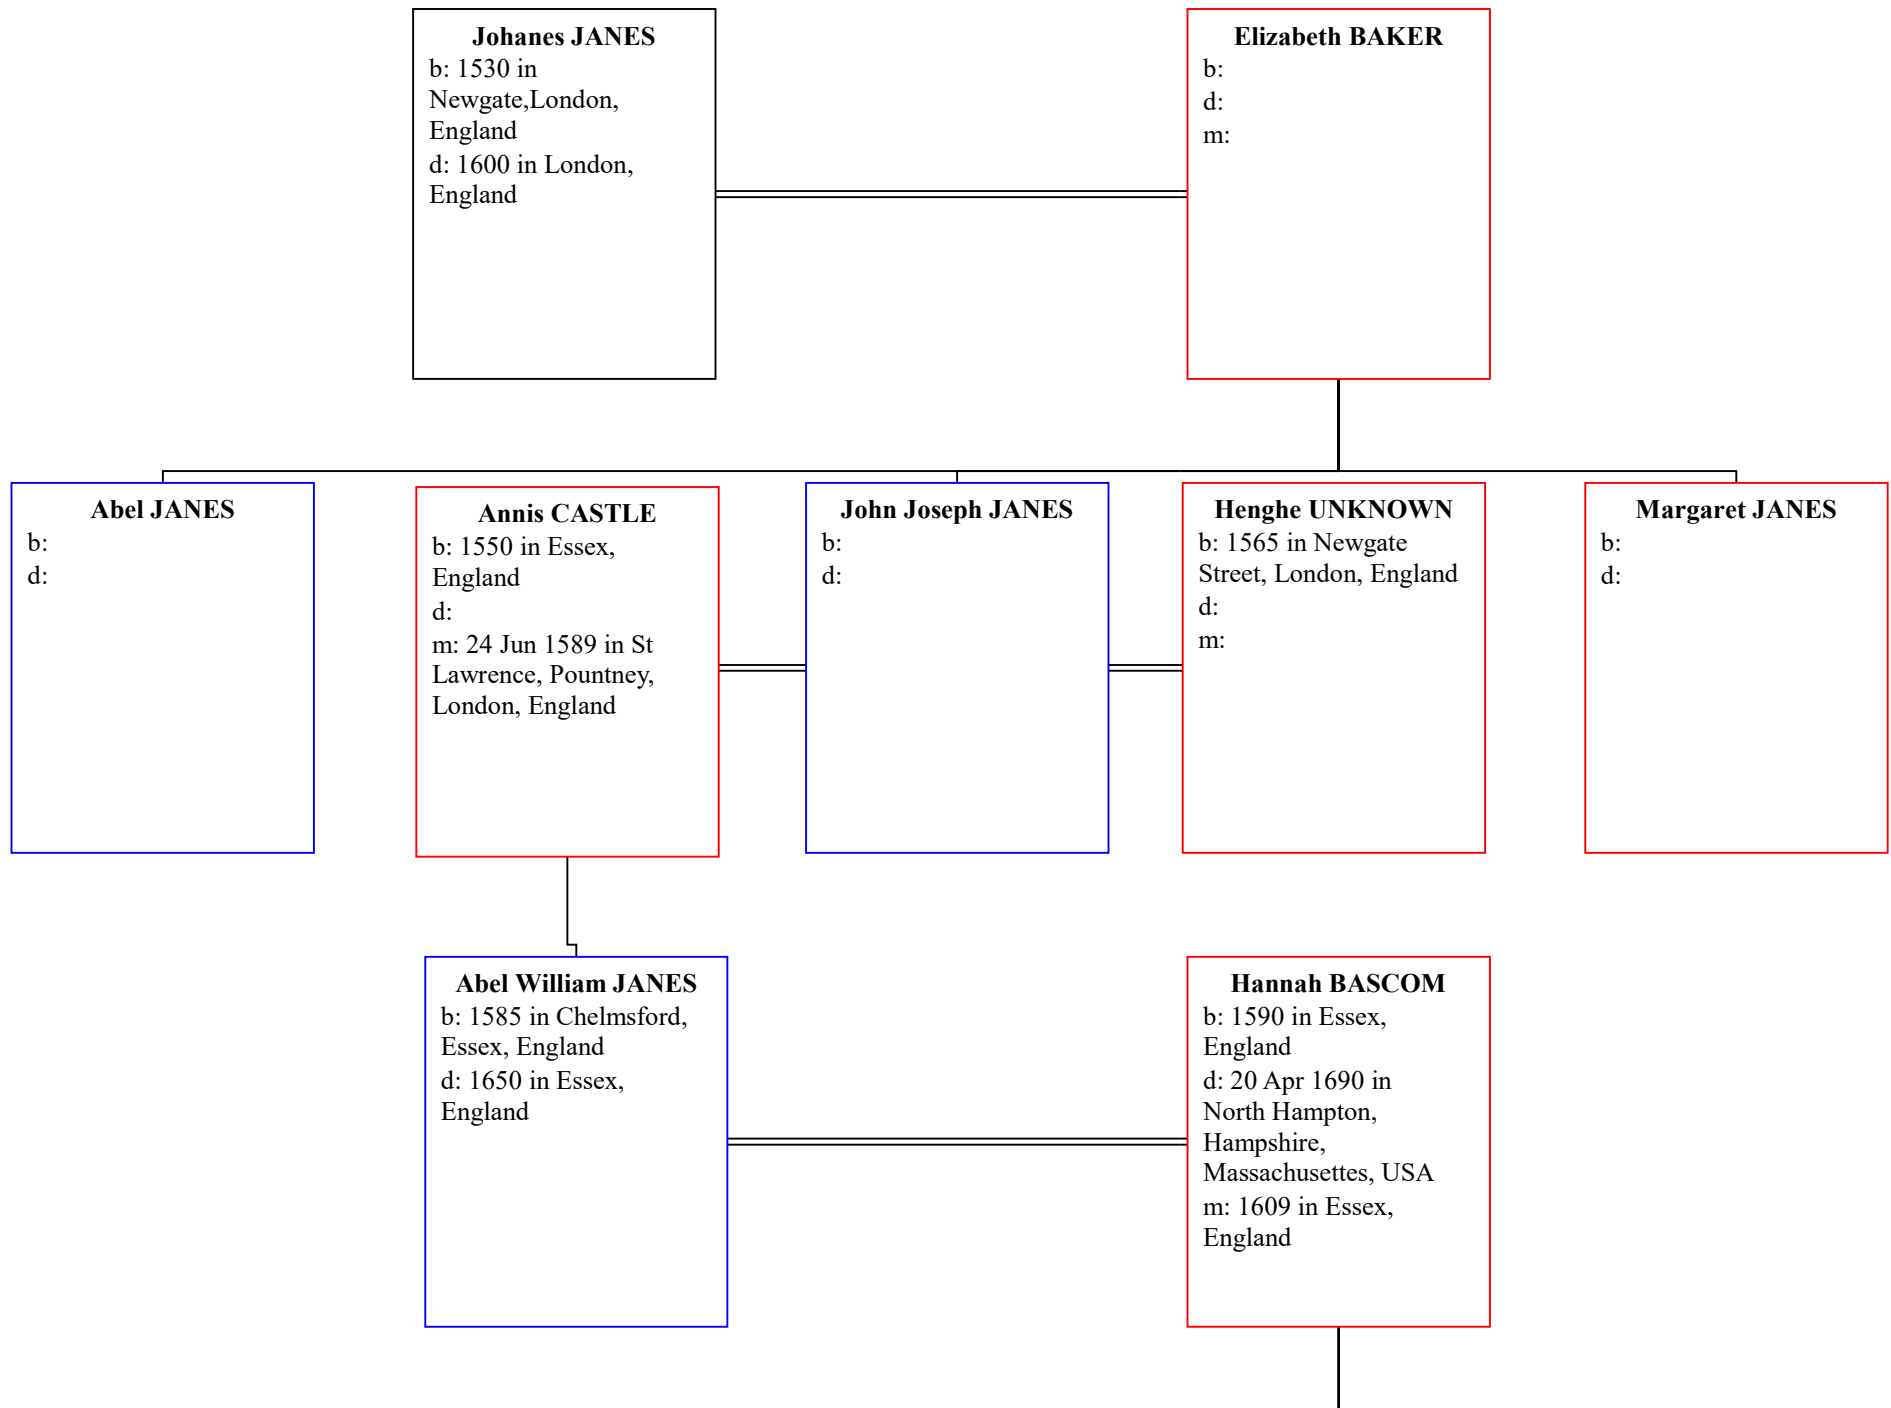

Descendant Chart for Johanes JANES

Susannah JANES
b: 1637 in Essex,
England
d:

Thomas BESTWICKE
b:
d:
m: 12 Dec 1654 in St
Bride, Fleet Street,
London, England

James JANES
b: 1652 in Essex,
England
d: Broomfield, Essex,
England